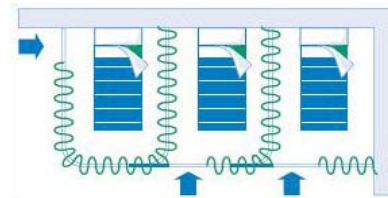

Mottura Separe 459 Cubicle Track

April 2010 R

Width - Inches
Width - Metric

39.3"	49.25"	59"	68.8"	78.75"	88.6"	98.4"	108"	118.1"	127.9"	137.8"	
1000	1250	1500	1750	2000	2250	2500	2750	3000	3250	3500	
Silver Track 459/A	26.43	31.85	37.28	42.70	48.13	53.55	58.98	64.40	69.83	75.25	80.68
White Track 459/B (Limited Stock)	28.01	33.83	39.66	45.48	51.30	57.12	62.94	68.76	74.59	80.41	86.23

Width - Inches
Width - Metric

147.6"	157.4"	167"	177"	187"	196.8"	206.7"	216.5"	226.4"	235.8"	
3750	4000	4250	4500	4750	5000	5250	5500	5750	6000	
Silver Track 459/A	86.10	91.53	96.95	102.38	107.80	113.23	118.65	124.08	129.50	134.93
White Track 459/B (Limited Stock)	92.05	97.87	103.69	109.51	115.34	121.16	126.98	132.80	138.62	144.44

Made up price includes Cubicle track, dust cover, standard gliders @ 10 per metre and 1 twist eye.

Options & Extras

	Silver	White		Silver	White
Bends 90 or 135 degrees	10.13	n/a	Wall Bracket - 4059	0.92	1.03
Twist Eye - 4277	0.92	n/a	End Cap - 4066	n/a	n/a
Ceiling Fix Bracket - 4055	3.01	n/a	Roller Glider - 4144	n/a	0.73
Ceiling Fix Bkt - 3cm - 4056	6.98	7.52	Roll Glider - Steel Pin - 4330	n/a	0.82
1m drop rod - 4057	35.31	37.28	Double Glider - 4266	n/a	0.69
1.5m drop rod - 4067	39.75	43.05	Steel hook - 380X	0.32	n/a
Cross joint plate - 4065	5.39	n/a	Roller turning eyelet - 4167	n/a	1.43
Joint Bridge - 4063	6.69	6.69	V Hanger - 120cm - 4075	66.56	n/a