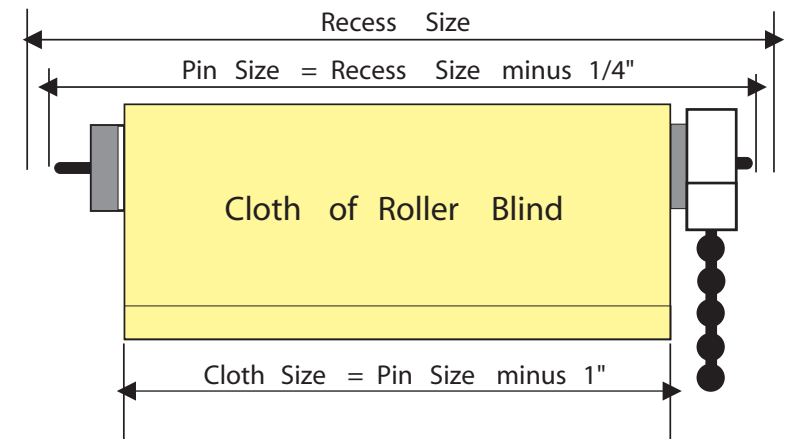

All prices are calculated on pin sizes and finished drops.

Blinds are supplied with a sewn & turned bottom pocket, universal brackets, screws and fitting instructions.

As all blinds are custom made, shaped bottoms may be finished differently from the illustrations to ensure the overall appearance of the blind is balanced.

On standard finish blinds the braid or tassel will be placed across the stitching line. A number of cord safety devices are now available to assist in the prevention of accidents. Please ask for details.

Optional Extra Charges

Re-Covers - Roller Blinds with customers own fittings Deduct 10% from normal price for complete blind

Roller blind repairs or alterations - Min charge £26.00

System 32 Cassette Headbox - Add £21.00 per metre

Contract Spec sidewinder on 40mm H/Duty barrel - Add £12.00 per blind (recommended for blinds over 72"/180cm wide)

Duo Link System - Add £16.00 per new blind created

Multi Link System - Add £9.00 per new blind created

Duo & Multi Link are only available on the 40mm contract system which is included in the above prices.

Silver or Gold metal chain for sidewinder - Free of charge optional extra

Metal Extension Brkts & Shallow Fixing Brkts for standard 32mm system - Add £4.50 per blinds

Plastic Bracket Cover (all colours) - Add £0.90 per blind