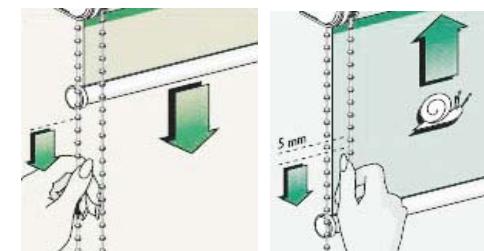

Mottura Plus! Roller System - PLUS 1929

Care: Min Pin size 26.75" (680mm)

Produced on a contract weight 32mm aluminium tube the PLUS system operates like a conventional sidewinder when lowering your blind. A gentle pull on the front chain causes the blind to automatically rise at a decelerated pace in the same manner as the spring system. When the chain is released the blind automatically stops.