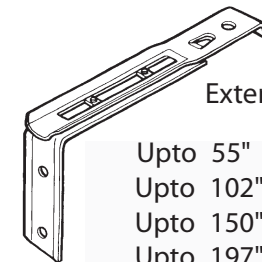

Mixed Fabrics/Colours: ADD 5%

White Plastic Louvre Weights: 35p each

White Plastic Louvre Chain: 55p/m

Face Fix Bracket Options

Standard Shallow Frame
Free of charge optional
extra.

Extension Face Fix

Upto 55"	£6.70
Upto 102"	£10.05
Upto 150"	£13.39
Upto 197"	£16.74