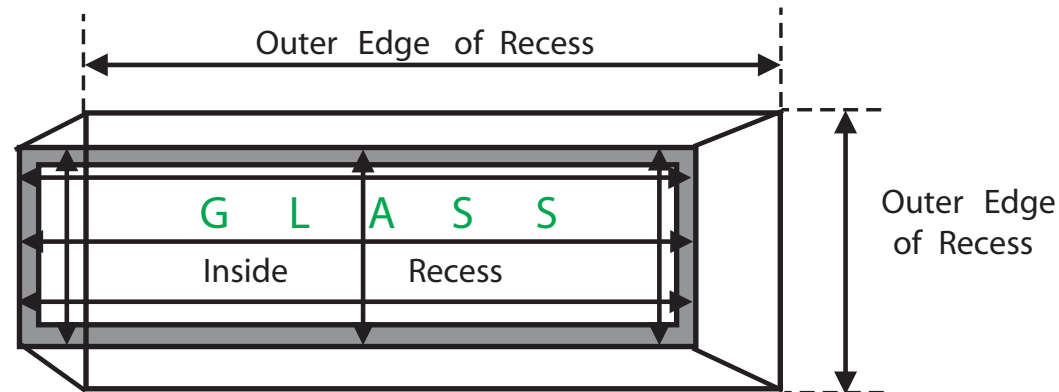

Measuring and Fitting Instructions

How to Measure ;

Always use a wooden or metal rule as fabric tapes tend to stretch. Inside the window is the ideal position for a blind, but remember that the recess must be deep enough for the blind to operate correctly.

Inside Recess ;

Carefully measure the full recess width and drop as indicated in the diagram.

It is advisable to measure the width and drop in three places to check for squareness. Only the smallest dimensions should be quoted when ordering.

Over the outside of the recess;

Decide how much you wish to overlap the outer edge of the recess at each side and at the top and bottom. We recommend the overlap should be about 3" each side to ensure that the window is covered and that no gap appears at the sides. Then measure accordingly. Your blind will then be made to this exact size.

N.B. On roller blinds this dimension for outside the recess will be taken as cloth size.

Fixing;

The standard type of bracket supplied will be top fix. i.e. to fix to the underside of the recess.

Should this not be possible special brackets are available as an option to either face fix (to a wall or window frame) or side fix (to the side of the reveal). Some products such as Roller blinds and Venetian blinds are supplied as standard with universal fixing brackets that will cover most fitting problems.