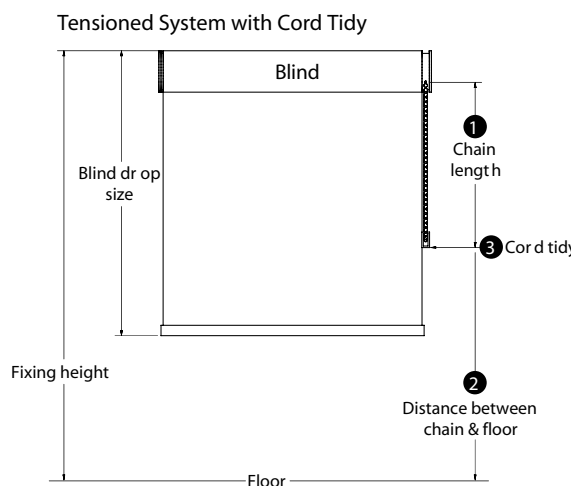

- ① If fixing height is unknown
  - Blind drop < 2.5 metres, the chain length can be < 1 metre.
  - Blind drop > 2.5 metres, the chain length must be drop of blind minus 1.5 metres.
- ② If fixing height known
  - All blind drop sizes, distance between floor and bottom of chain must be greater than 1.5 metres.
- ③ Cord tidy
  - Affix a cord tidy to the wall at the maximum distance possible from the blind control mechanism ensuring all operating cords are taut (chain no more than 50mm apart at entry/exit of cord tidy).