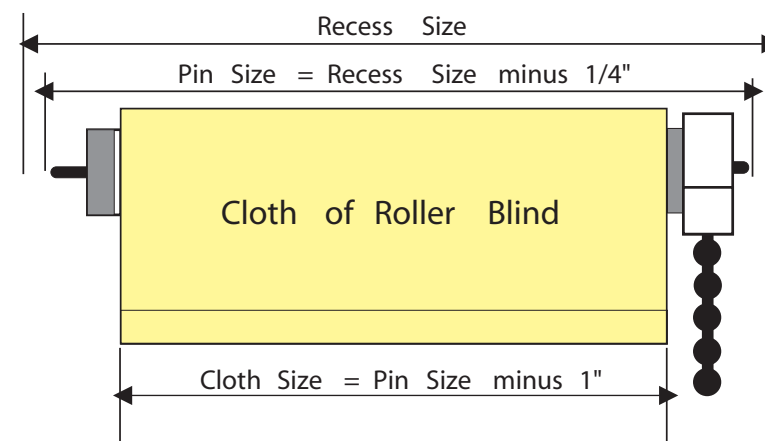

On standard finish blinds the braid or tassel will be placed across the stitching line.

Optional Extra Charges

1. Re-Covers - Roller Blinds with customers own fittings Deduct 10% from normal price for complete blind
  2. Roller blind repairs or alterations - Min charge £27.00
  3. Open Cassette Headbox (Vision Duo) with fabric insert - Add £22.50 per metre (Available in Black, White and Cream)
  4. Contract Spec sidewinder on 40mm H/Duty barrel - Add £15.50 per blind (recommended for blinds over 72"/180cm wide)
  5. Duo Link System - Add £17.00 per new blind created
  6. Multi Link System - Add £10.00 per new blind created
2. Duo & Multi Link are only available on the 40mm contract system which is included in the above prices.
7. Silver or Gold metal chain for sidewinder - Free of charge optional extra
  8. Metal Extension Brkts & Shallow Fixing Brkts for standard 32mm system - Add £4.50 per blinds
  9. Plastic Bracket Cover (all colours) - Add £0.90 per blind
  10. The external round bottom bar prices can now be found on the trims chart
    Bars are available in Round White & Silver.
  11. Fully Framed Cassette Blackout System with side channels available. POA (Previously referred to as System 65 & System 85)
  12. Replacement Barrel/Mechanism/Brackets - £13.50 fixed cost plus £9/m