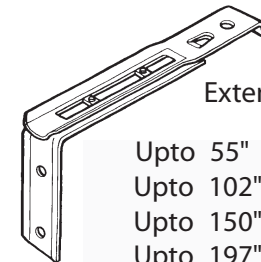

### Face Fix Bracket Options

Standard Shallow Frame  
Free of charge optional  
extra.

Extension Face Fix

Upto 55"	£6.70
Upto 102"	£10.05
Upto 150"	£13.39
Upto 197"	£16.74