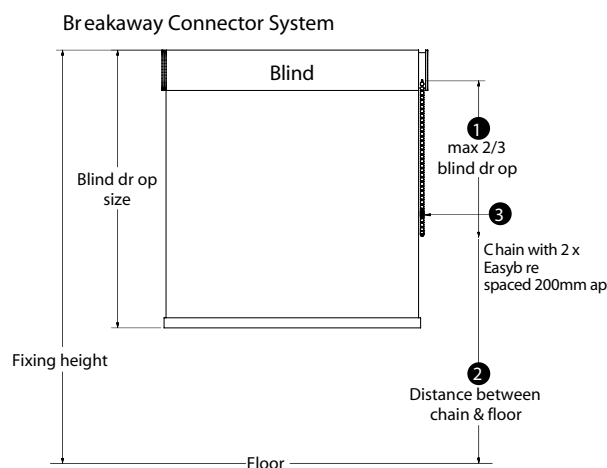

- ① If fixing height is unknown
  - Blind drop < 2.5 metres, the chain length can be < 1 metre.
  - Blind drop > 2.5 metres, the chain length must be drop of blind minus 1.5 metres.
- ② If fixing height known
  - All blind drop sizes, distance between floor and bottom of chain must be greater than 1.5 metres.
- ③ Cord tidy
  - Affix a cord tidy to the wall at the maximum distance possible from the blind control mechanism ensuring all operating cords are taut (chain no more than 50mm apart at entry/exit of cord tidy).