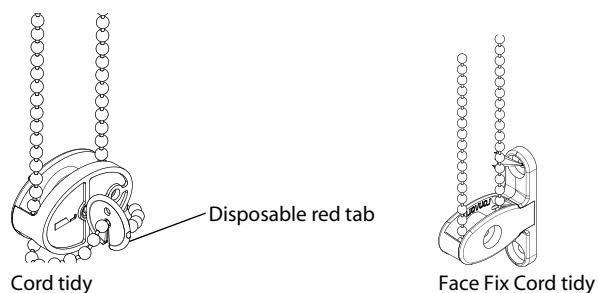

Child Safety - BS EN 13120 Guidelines for Window Blinds

The standards are applicable to all homes, all public buildings and any other premises where babies and young children aged 0 - 42 months are likely to have access or be present. Exceptions where the legislation may not apply are where internal blinds are installed in premises where children are unlikely to have access with examples being factories, laboratories, etc.

We can take orders where the fixing height is unknown, and as such will be providing products that meet the standard as stated in option ① for each type of operation control. If the fitting height is provided then blinds will be manufactured to the regulations stated in option ②

- ① If fixing height is unknown
  - Blind drop < 2.5 metres, the chain length can be < 1 metre.
  - Blind drop > 2.5 metres, the chain length must be drop of blind minus 1.5 metres.
- ② If fixing height known
  - All blind drop sizes, distance between floor and bottom of chain must be greater than 1.5 metres.
- ③ Cord tidy
  - Affix a cord tidy to the wall at the maximum distance possible from the blind control mechanism ensuring all operating cords are taut (chain no more than 50mm apart at entry/exit of cord tidy).

- ① If fixing height unknown
  - Blind drop < 2.5 metres, the chain length must be max 2/3 blind drop.
  - Blind drop > 2.5 metres, the chain length must be max 2/3 blind drop.
- ② If fixing height known
  - All blind drop sizes, distance between floor and bottom of chain must be greater than 0.6 metres.
- ③ Chain must be fitted with 2 x Easybreak connectors 200mm apart
  - Will break apart when excessive force is exerted on the chain.

Products under this category